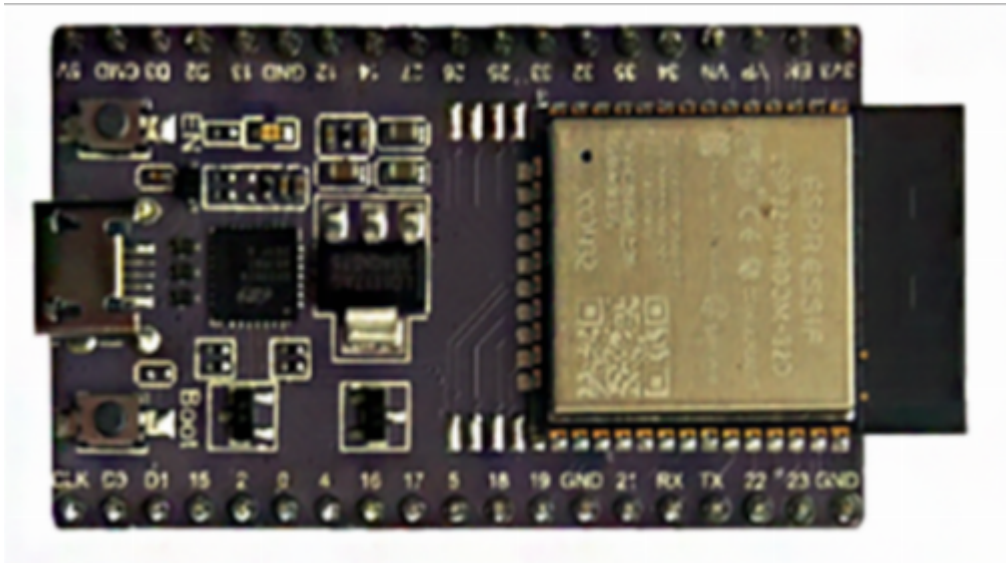

## WIFI Board

WINTEC - WIFI Board

WIFI Board WT-L002,V1.0,WiFi/BT,8723

WIFI Board