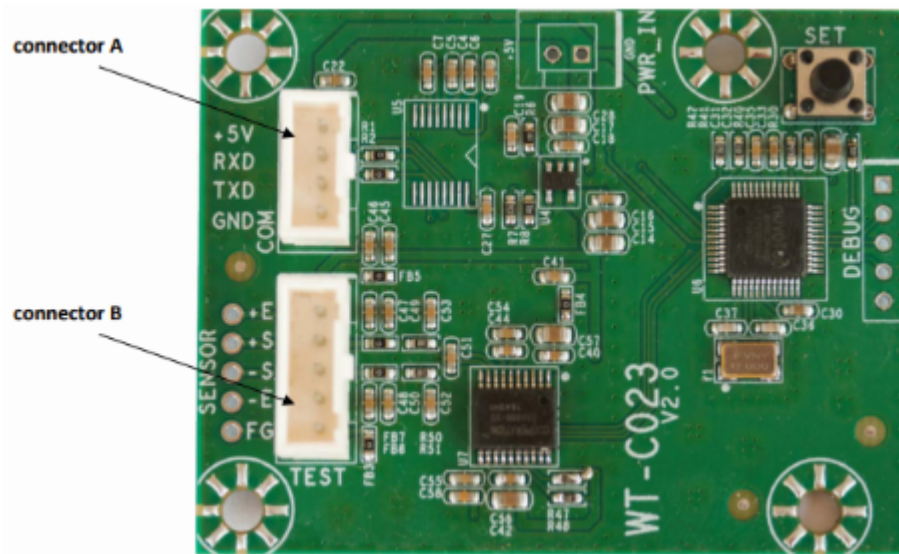

Load Cell AD Board

WINTEC - AD-Board

Load Cell AD Board WT-C023,V2.0,TLL

AD-Board