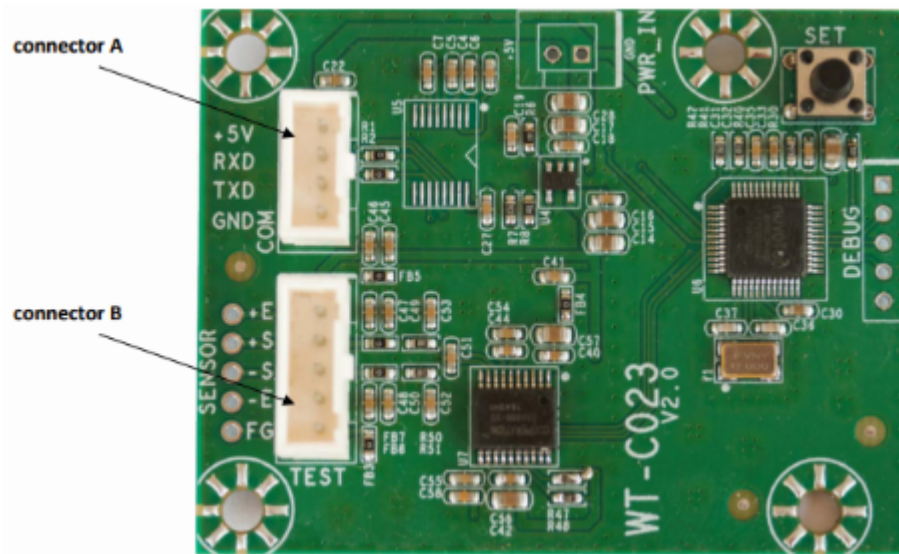

## Load Cell AD Board

WINTEC - AD-Board

Load Cell AD Board WT-C023,V2.0,TLL

AD-Board