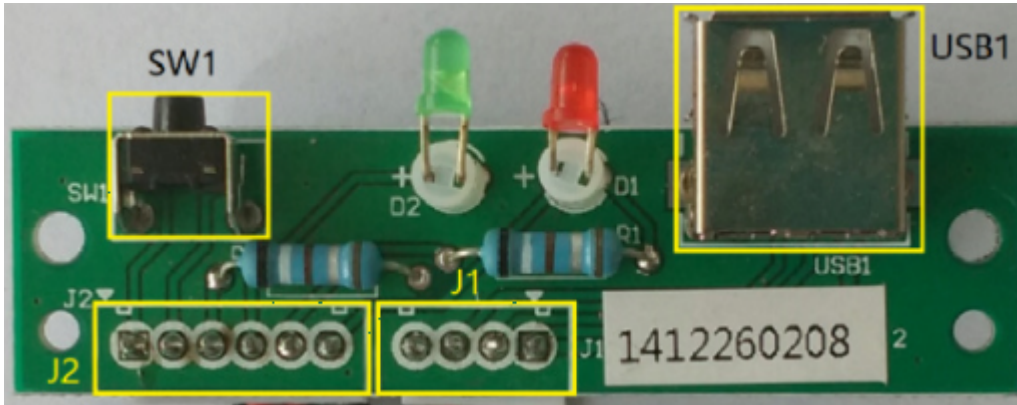

## Switch LED-Board

### WINTEC - Switch LED Board

Switch LED Board WT-K002 V1.0