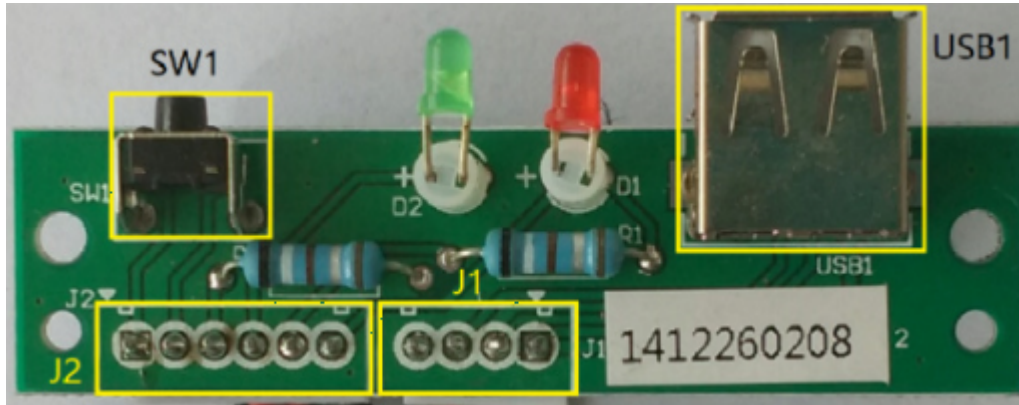

Switch LED-Board

WINTEC - Switch LED Board

Switch LED Board WT-K002 V1.0